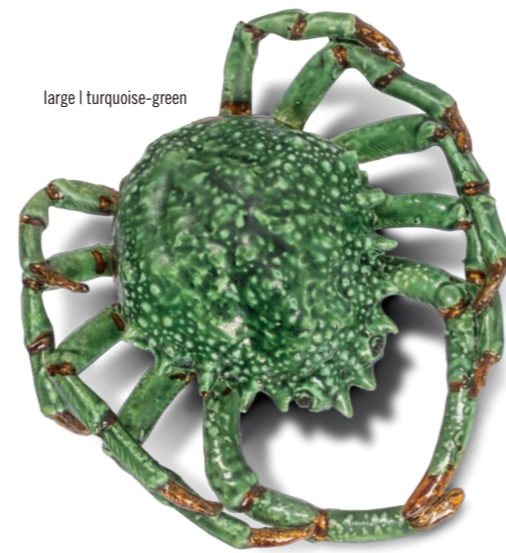

large | rose

large

L 22 cm | W 22 cm | H 7 cm | 0,8 kg
 L 8.7 in | W 8.7 in | H 2.7 in | 2 lb

super extra

L 35 cm | W 28 cm | H 8 cm | 1,8 kg
 L 13.7 in | W 11 in | H 3.2 in | 4 lb

giant | turquoise-green

super extra | red

large | rose

large	L 31 cm W 18 cm H 8 cm 0,8 kg L 12.2 in W 7 in H 3.2 in 1.7 lb
super extra	L 41 cm W 21 cm H 10 cm 1,4 kg L 16 in W 8.3 in H 4 in 3 lb
giant	L 50 cm W 26 cm H 10 cm 2 kg L 20 in W 10.2 in H 4 in 4 lb

LOBSTER

FAÏENCE CERAMIC SCULPTURE | INDOOR

giant | rose

large | turquoise-green

large | red

large L 26 cm | W 25 cm | H 7 cm | 0,8 kg
L 10.2 in | W 9.8 in | H 2.7 in | 2 lb

giant L 44 cm | W 42 cm | H 10 cm | 3,5 kg
L 17.3 in | W 16.5 in | H 4 in | 8 lb

SPIDER CRAB
FAÏENCE CERAMIC SCULPTURE | INDOOR

SPIDER CRAB
FAÏENCE CERAMIC SCULPTURE | INDOOR

LANGOUSTE

FAÏENCE CERAMIC SCULPTURE | INDOOR

super extra | coral

large

L 25 cm | W 13,5 cm | H 6 cm | 0,8 kg
L 9.8 in | W 5.4 in | H 2.4 in | 1.76 lb