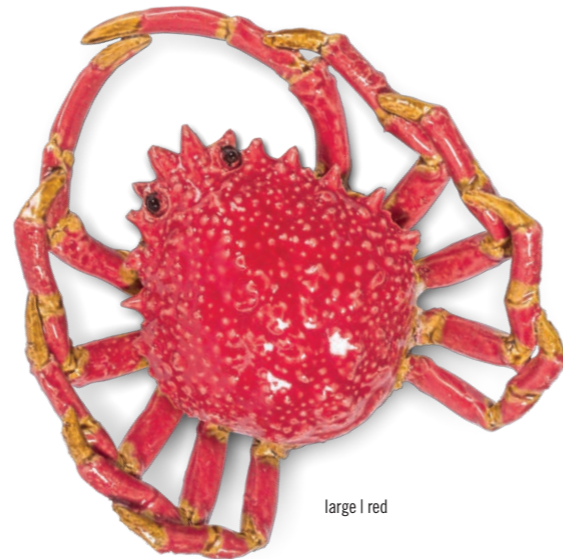

large | rose

large	L 31 cm W 18 cm H 8 cm 0,8 kg L 12.2 in W 7 in H 3.2 in 1.7 lb
super extra	L 41 cm W 21 cm H 10 cm 1,4 kg L 16 in W 8.3 in H 4 in 3 lb
giant	L 50 cm W 26 cm H 10 cm 2 kg L 20 in W 10.2 in H 4 in 4 lb

LOBSTER

FAÏENCE CERAMIC SCULPTURE | INDOOR

giant | rose

large | turquoise-green

large | red

large L 26 cm | W 25 cm | H 7 cm | 0,8 kg
L 10.2 in | W 9.8 in | H 2.7 in | 2 lb

giant L 44 cm | W 42 cm | H 10 cm | 3,5 kg
L 17.3 in | W 16.5 in | H 4 in | 8 lb

SPIDER CRAB
FAÏENCE CERAMIC SCULPTURE | INDOOR

SPIDER CRAB
FAÏENCE CERAMIC SCULPTURE | INDOOR

LANGOUSTE

FAÏENCE CERAMIC SCULPTURE | INDOOR

super extra | coral

large

L 25 cm | W 13,5 cm | H 6 cm | 0,8 kg
L 9.8 in | W 5.4 in | H 2.4 in | 1.76 lb